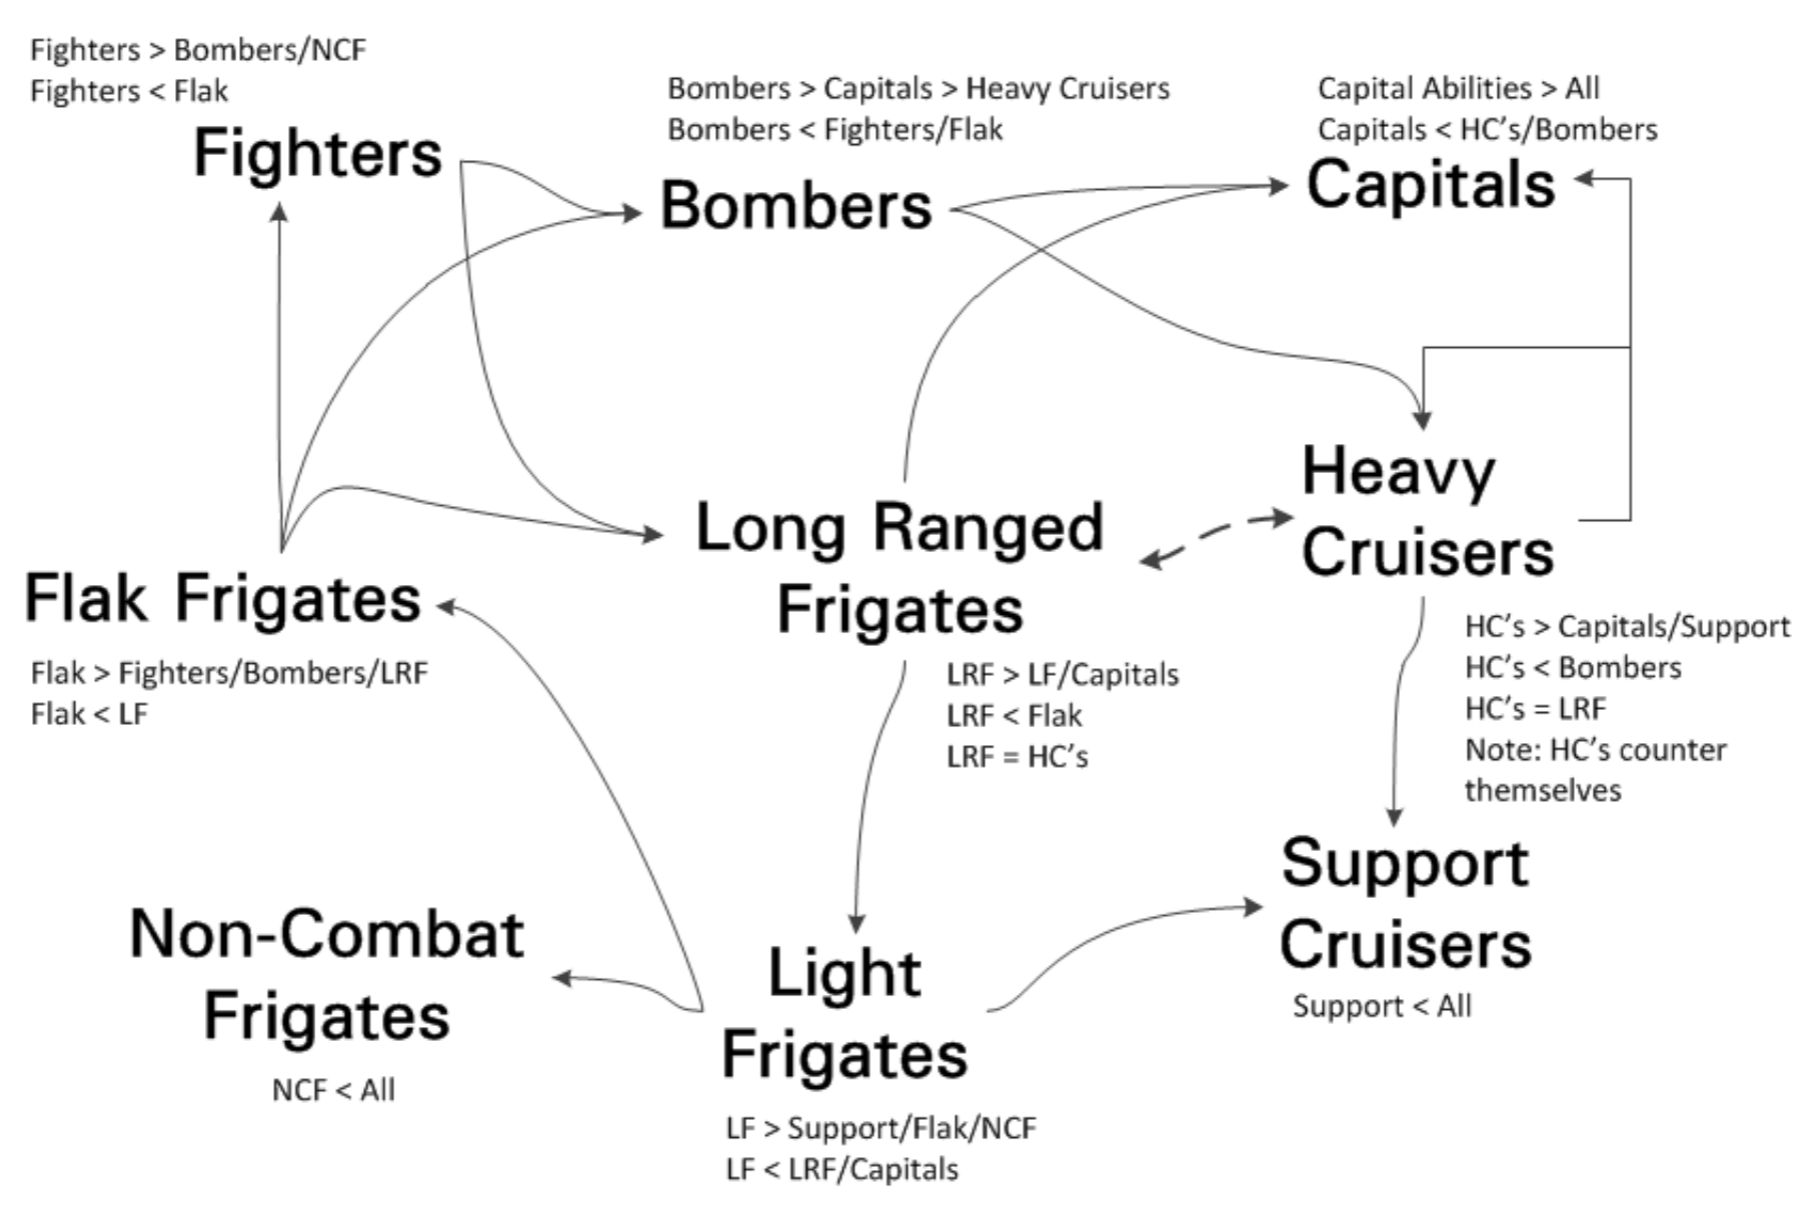

Download

[Sims Of A Solar Empire Map Designer](#)

Chart By: Volt_Cruelerz (March 29th, 2010)
Vectored By: Dragon1260 (December 22nd, 2012)

[Sims Of A Solar Empire Map Designer](#)

Download

SoGE is a Star Wars Total Conversion for SoaSE: Rebellion with it's roots in the Homeworld 2 mod Star Wars: Warlords which features the two primary sides of the Galactic Civil War, the Clone Wars, and the Yuuzhan Vong War.